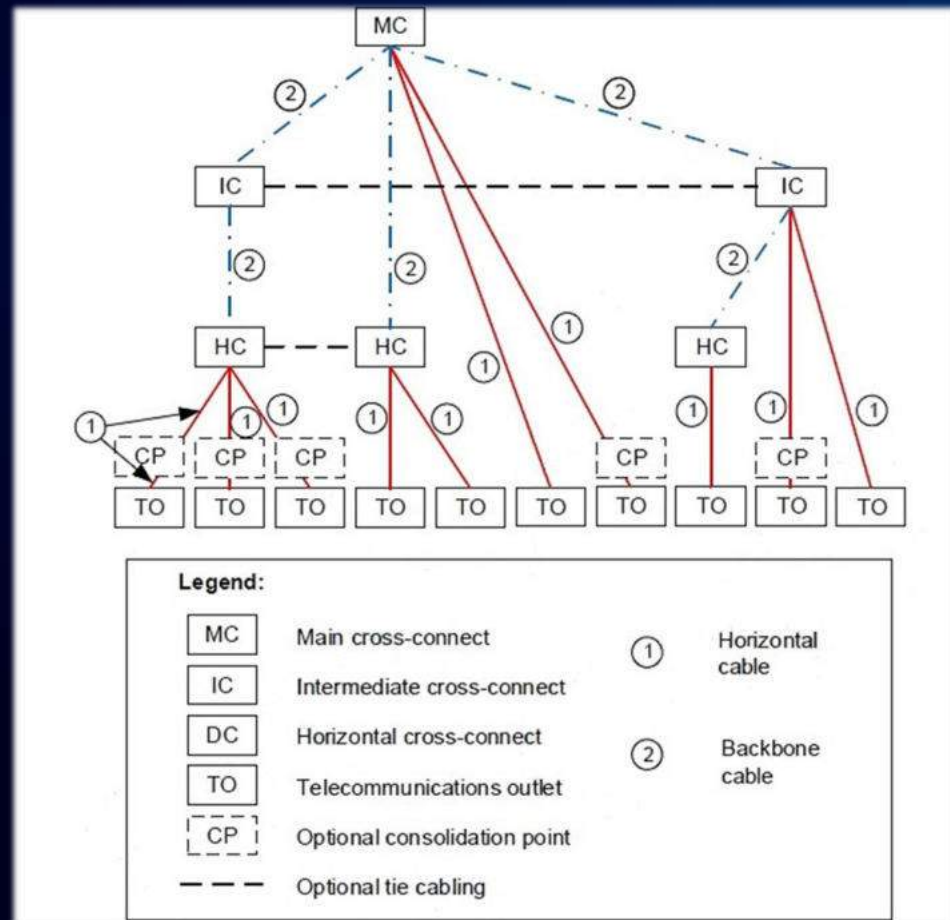

#ZONECABLING

Fully Integrated IoT Network

2019 BICSI
Greece Day