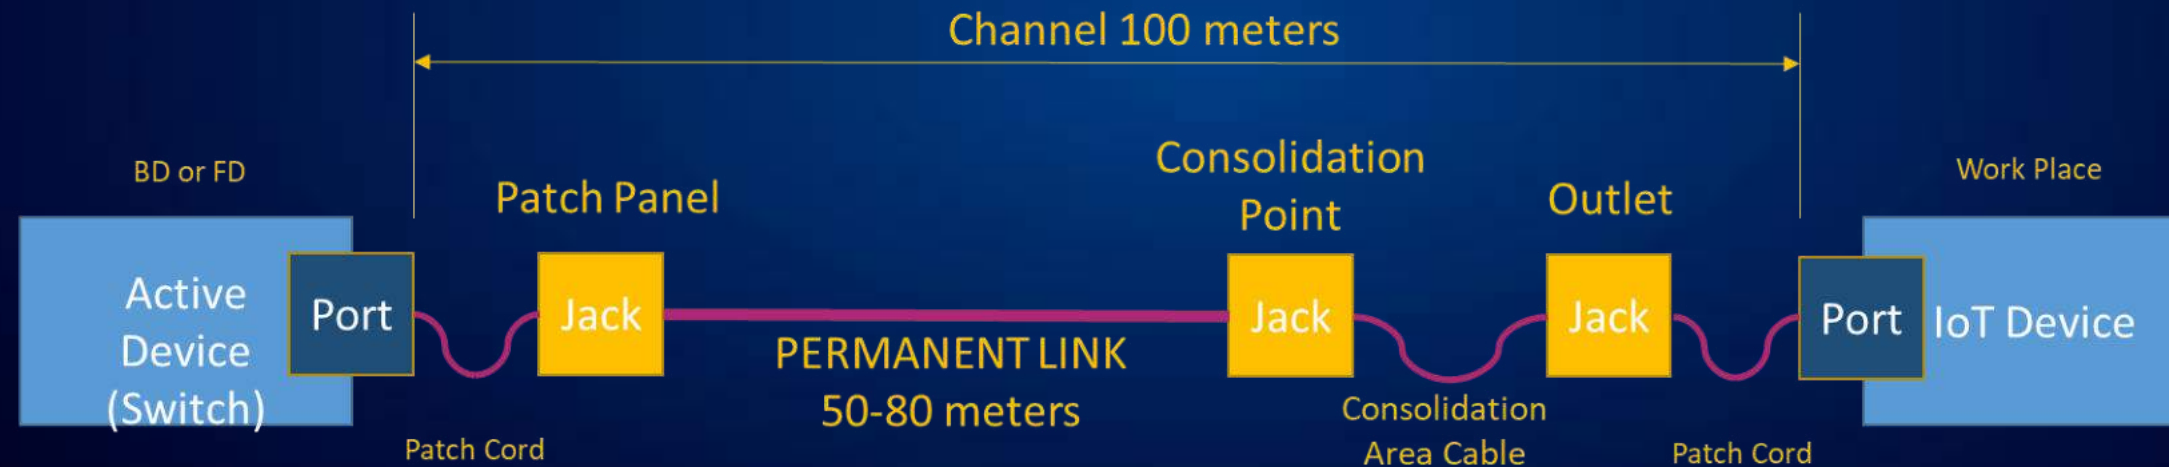

c) ANSI/TIA-862-B provides an estimate coverage area per building device of 50m² for indoor parking application.

FUNDAMENTALS OF ZONE CABLING

2019 BICSI
Greece Day

★ 3 CONNECTOR CHANNEL

NETWORK TOPOLOGY

2019 BICSI
Greece Day