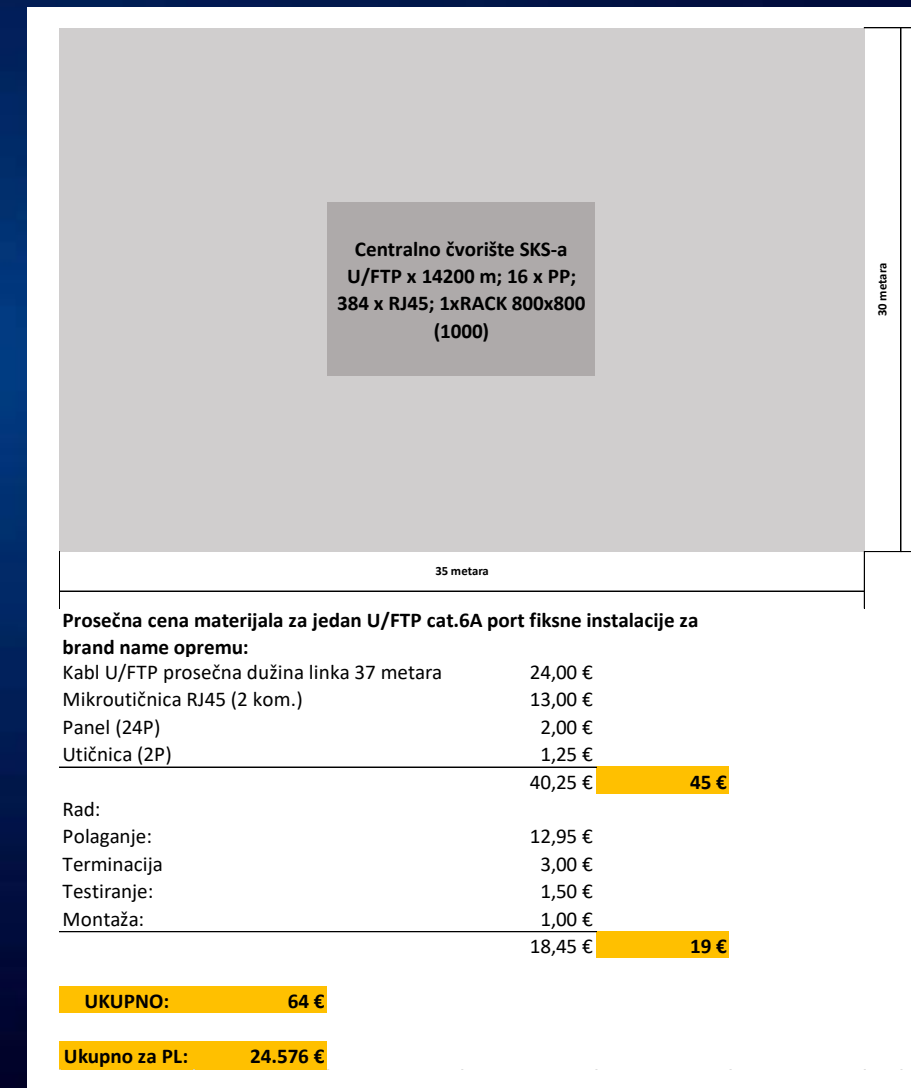

EXAMPLE: ZONE vs CENTRALIZED