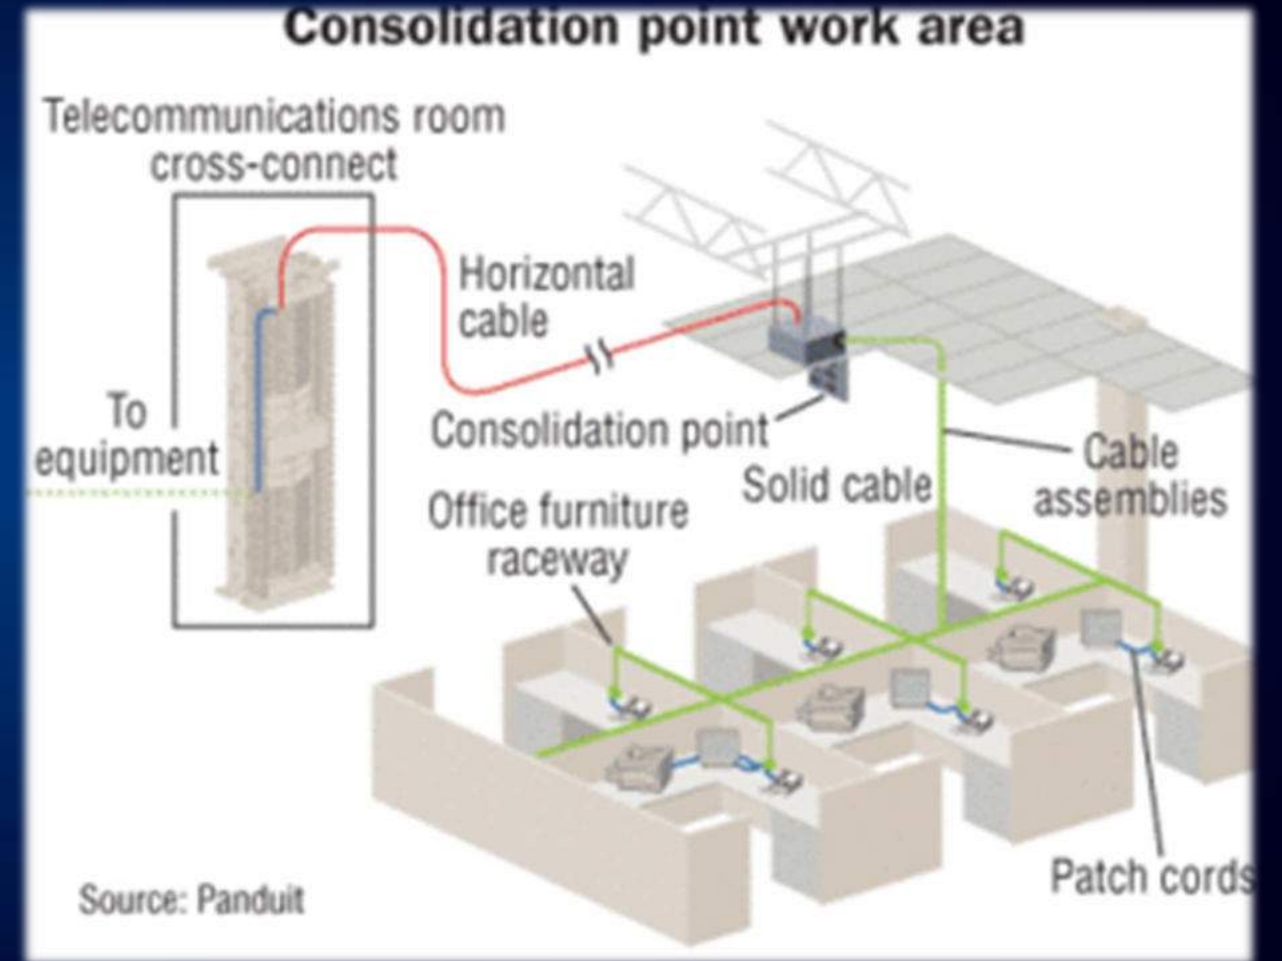

c) ANSI/TIA-862-B provides an estimate coverage area per building device of 50m² for indoor parking application.

FUNDAMENTALS OF ZONE CABLING

2019 BICSI
Greece Day

★ 3 CONNECTOR CHANNEL

NETWORK TOPOLOGY

2019 BICSI
Greece Day

SCP or HCP or CP

Do you know
the difference?

2019 BICSI
Greece Day

★ ANSI/BICSI 007-2017
Intelligent Building Systems

- ★ HCP
- ★ PASSIVE
- ★ SERVICE AREA / SERVICE OUTLET
- ★ SOLID COPPER CABLE TO THE CP
- ★ WALL CABLE FROM CP TO OUTLET
- ★ 1, 2.5, 5, 10 GbE – at the moment
- ★ 25/40 GbE - future
- ★ INDIVIDUAL COPPER CABLE OR
- ★ PRETERM COPPER CABLE BUNDLES