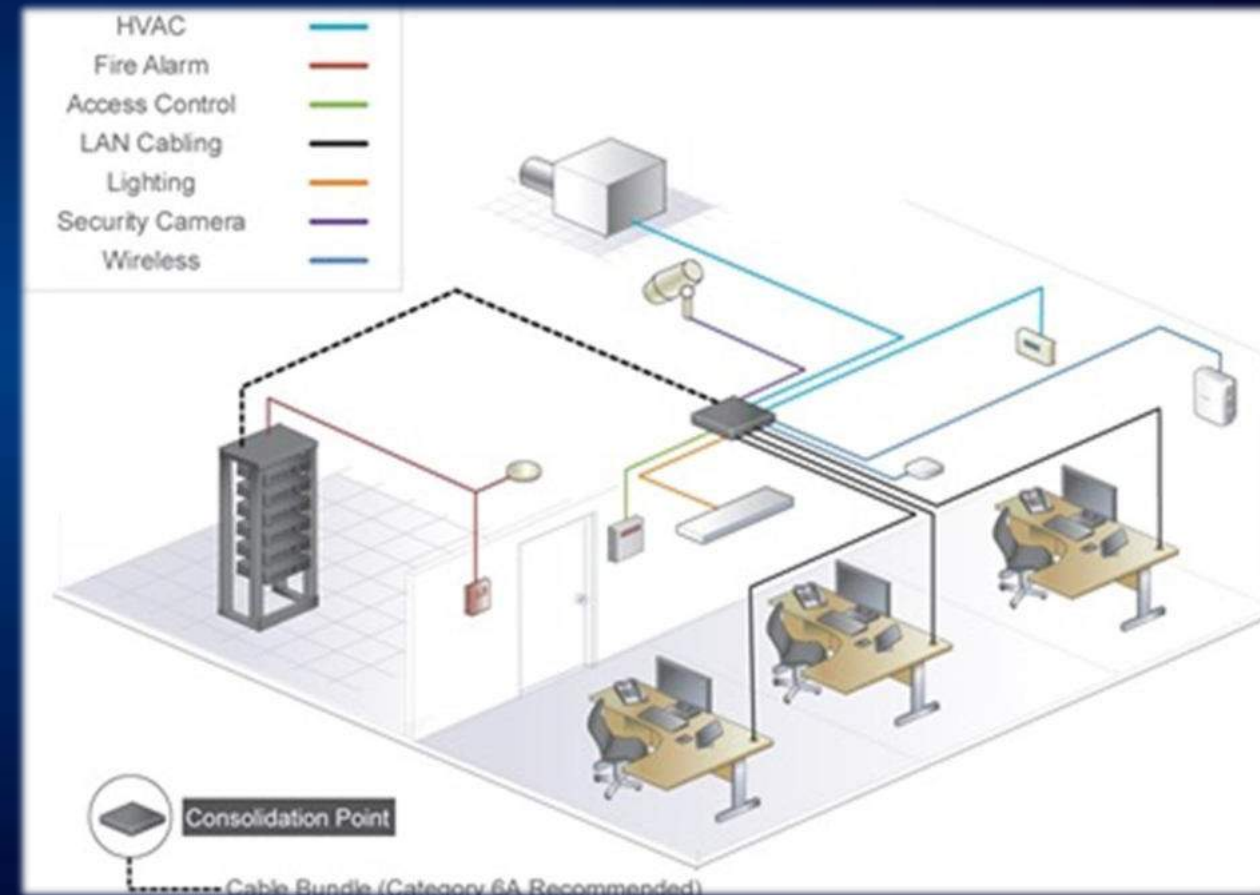

#ZONECABLING

Fully Integrated IoT Network

2019 BICSI
Greece Day