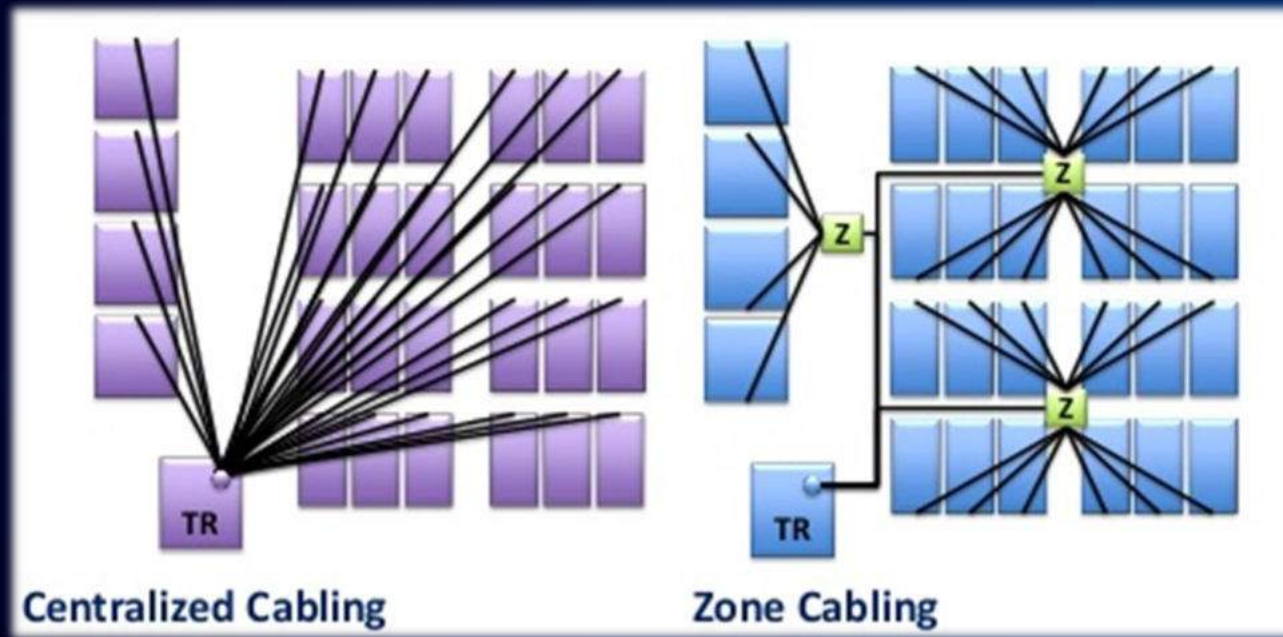

c) ANSI/TIA-862-B provides an estimate coverage area per building device of 50m² for indoor parking application.

FUNDAMENTALS OF ZONE CABLING

2019 BICSI
Greece Day

★ 3 CONNECTOR CHANNEL

NETWORK TOPOLOGY

2019 BICSI
Greece Day