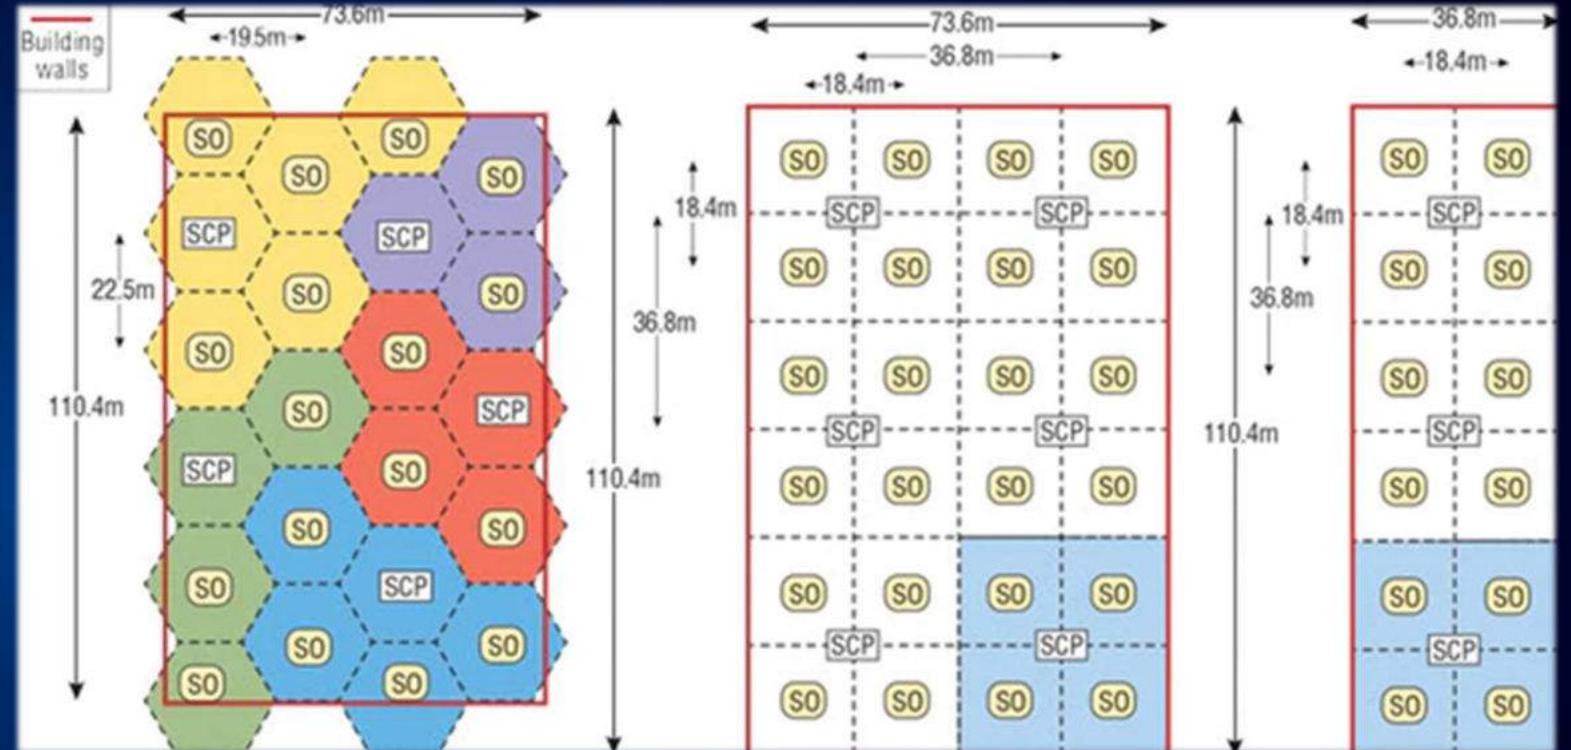

Design Approaches

2019 BICSI
Greece Day

★ HEXAGON DEPLOYMENT PATTERN

Large open spaces – office, industrial, warehouse, shopping malls

Up to 96 ports

4-5 „hexes“ each of 425 m²

Total 2000 m²

★ GRID DEPLOYMENT PATTERN

Large spaces - Schools, Universities, Hospitals

4 „squares“ each of 340 m²

Total 1400 m²

★ LEG DEPLOYMENT PATTERN

Small spaces – part of objects

24-96 ports

4 „squares“ each of 340 m²

Total 1400 m²

TABLE 2: Typical building device density

Use of floor space	Coverage area per building device (m ²)	Number of connections in the SCP required per 2000m ² (hexagon pattern) ^a		Number of connections in the SCP required per 1400m ² (grid pattern) ^b	
		Minimum	Recommended	Minimum	Recommended
Classroom, data center, hospital, hotel, office, retail, or indoor parking ^c	25	80	96	56	72
Manufacturing	50	40	48	28	36

a) Each SCP is assumed to support four to five 425m² hexagon-shaped coverage areas for a total maximum usable space of 2000m².

b) Each SCP is assumed to support four 350m² square-shaped coverage areas for a total of 1400m².