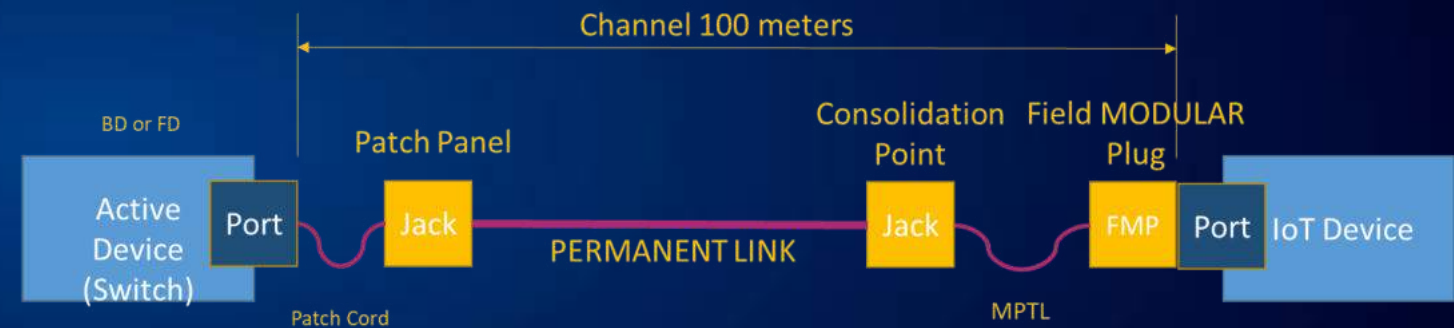

★ ANSI/TIA/EIA-862-Bx : 2017
Building Automation Systems

- ★ HCP
- ★ PASSIVE
- ★ COVERAGE AREA
- ★ SOLID COPPER CABLE TO THE CP
- ★ WALL CABLE FROM CP TO OUTLET
- ★ 1, 2.5, 5, 10 GbE
- ★ 25/40 GbE
- ★ Cat.6, Cat.6A, Cat.8
- ★ INDIVIDUAL COPPER CABLE OR
- ★ PRETERM COPPER CABLE BUNDLES

ONE MORE THING

ANSI-TIA568.2-D standard - new link model named Modular Plug Terminated Link – MPTL

- ★ THIS IS NOT ZONE CABLING –
- ★ THIS IS MUTOA (TIA) or MUTO (ISO)
- ★ MAX LENGTH OF THE CABLE AFTER CP IS 20 meters