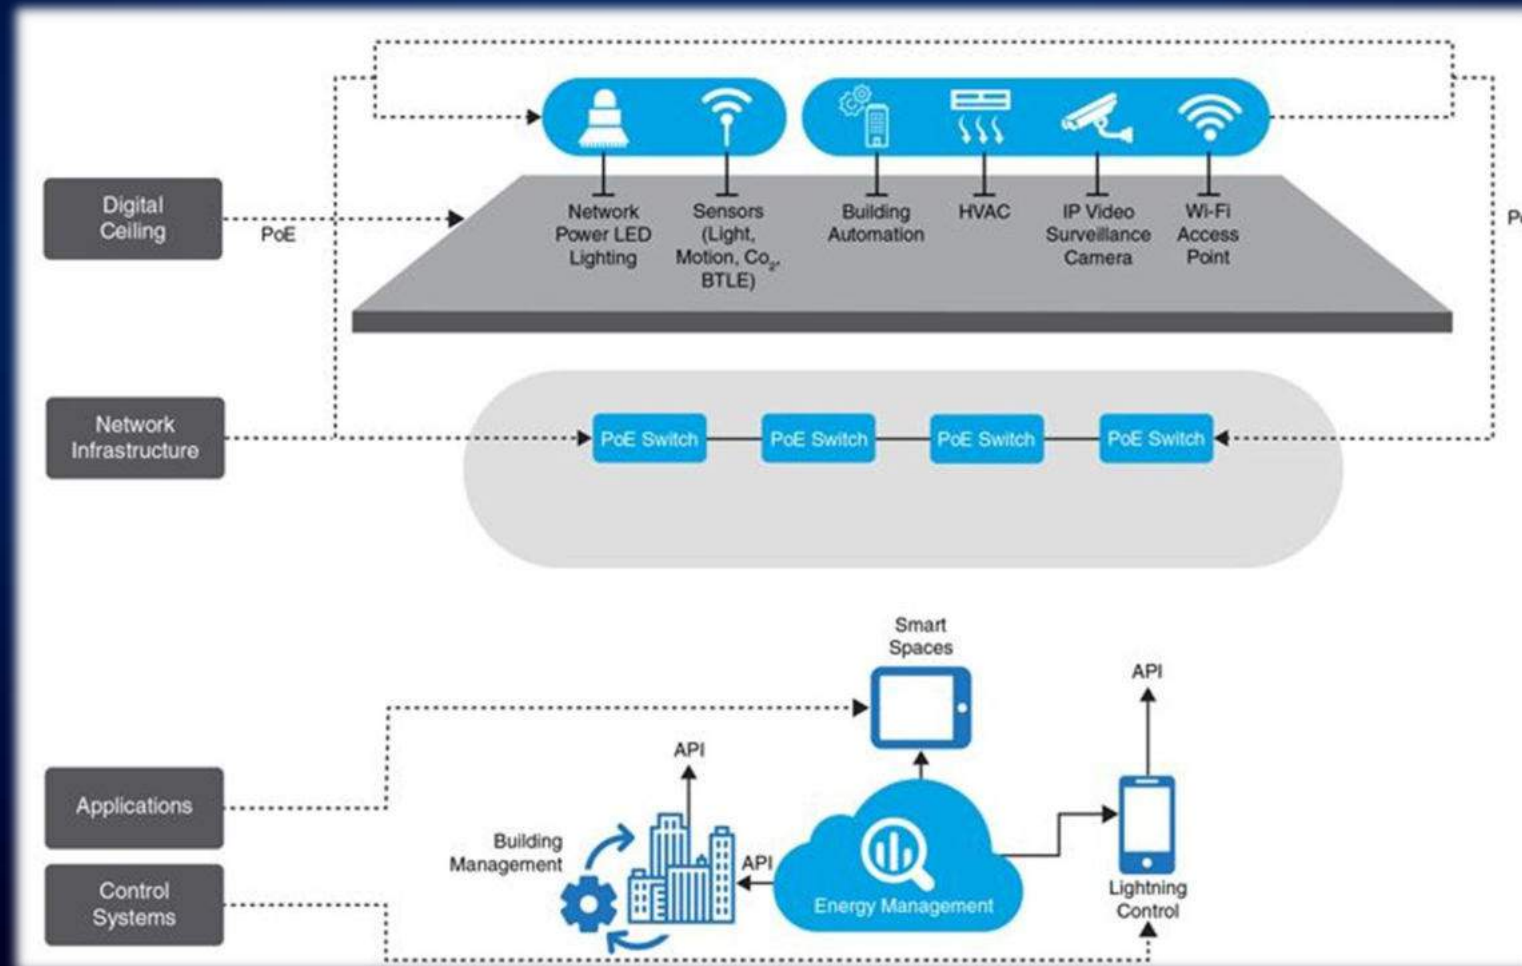

THE DIGITAL CEILING

2019 BICSI
Greece Day